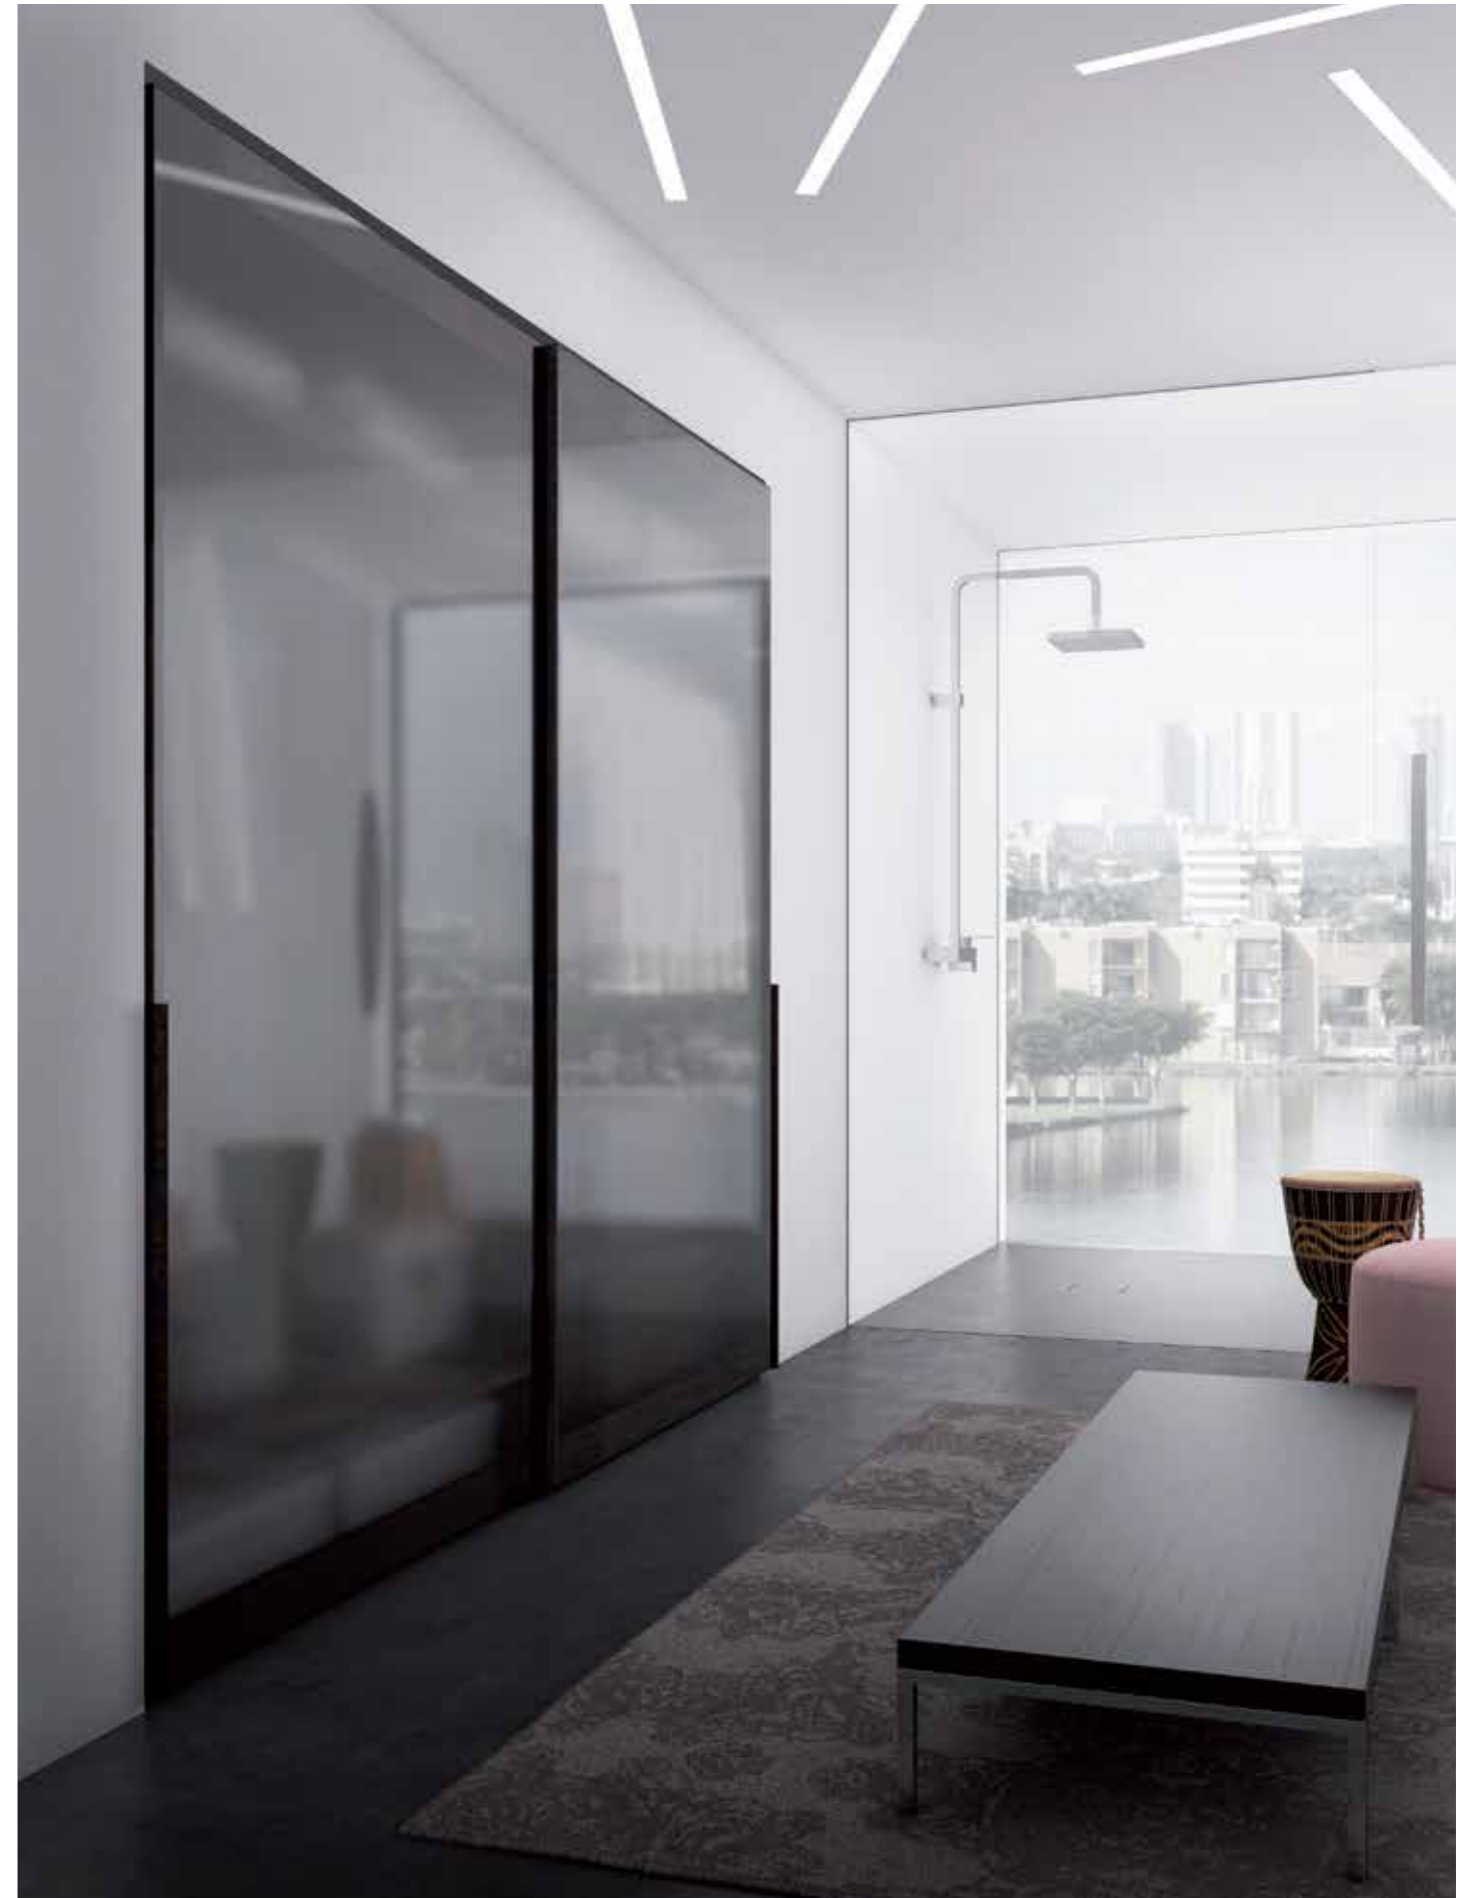

VITRUM by R&S Pianca

Shiny as the morning sun, the Vitrum wardrobe makes the dream of choosing the right dress at first sight come true.