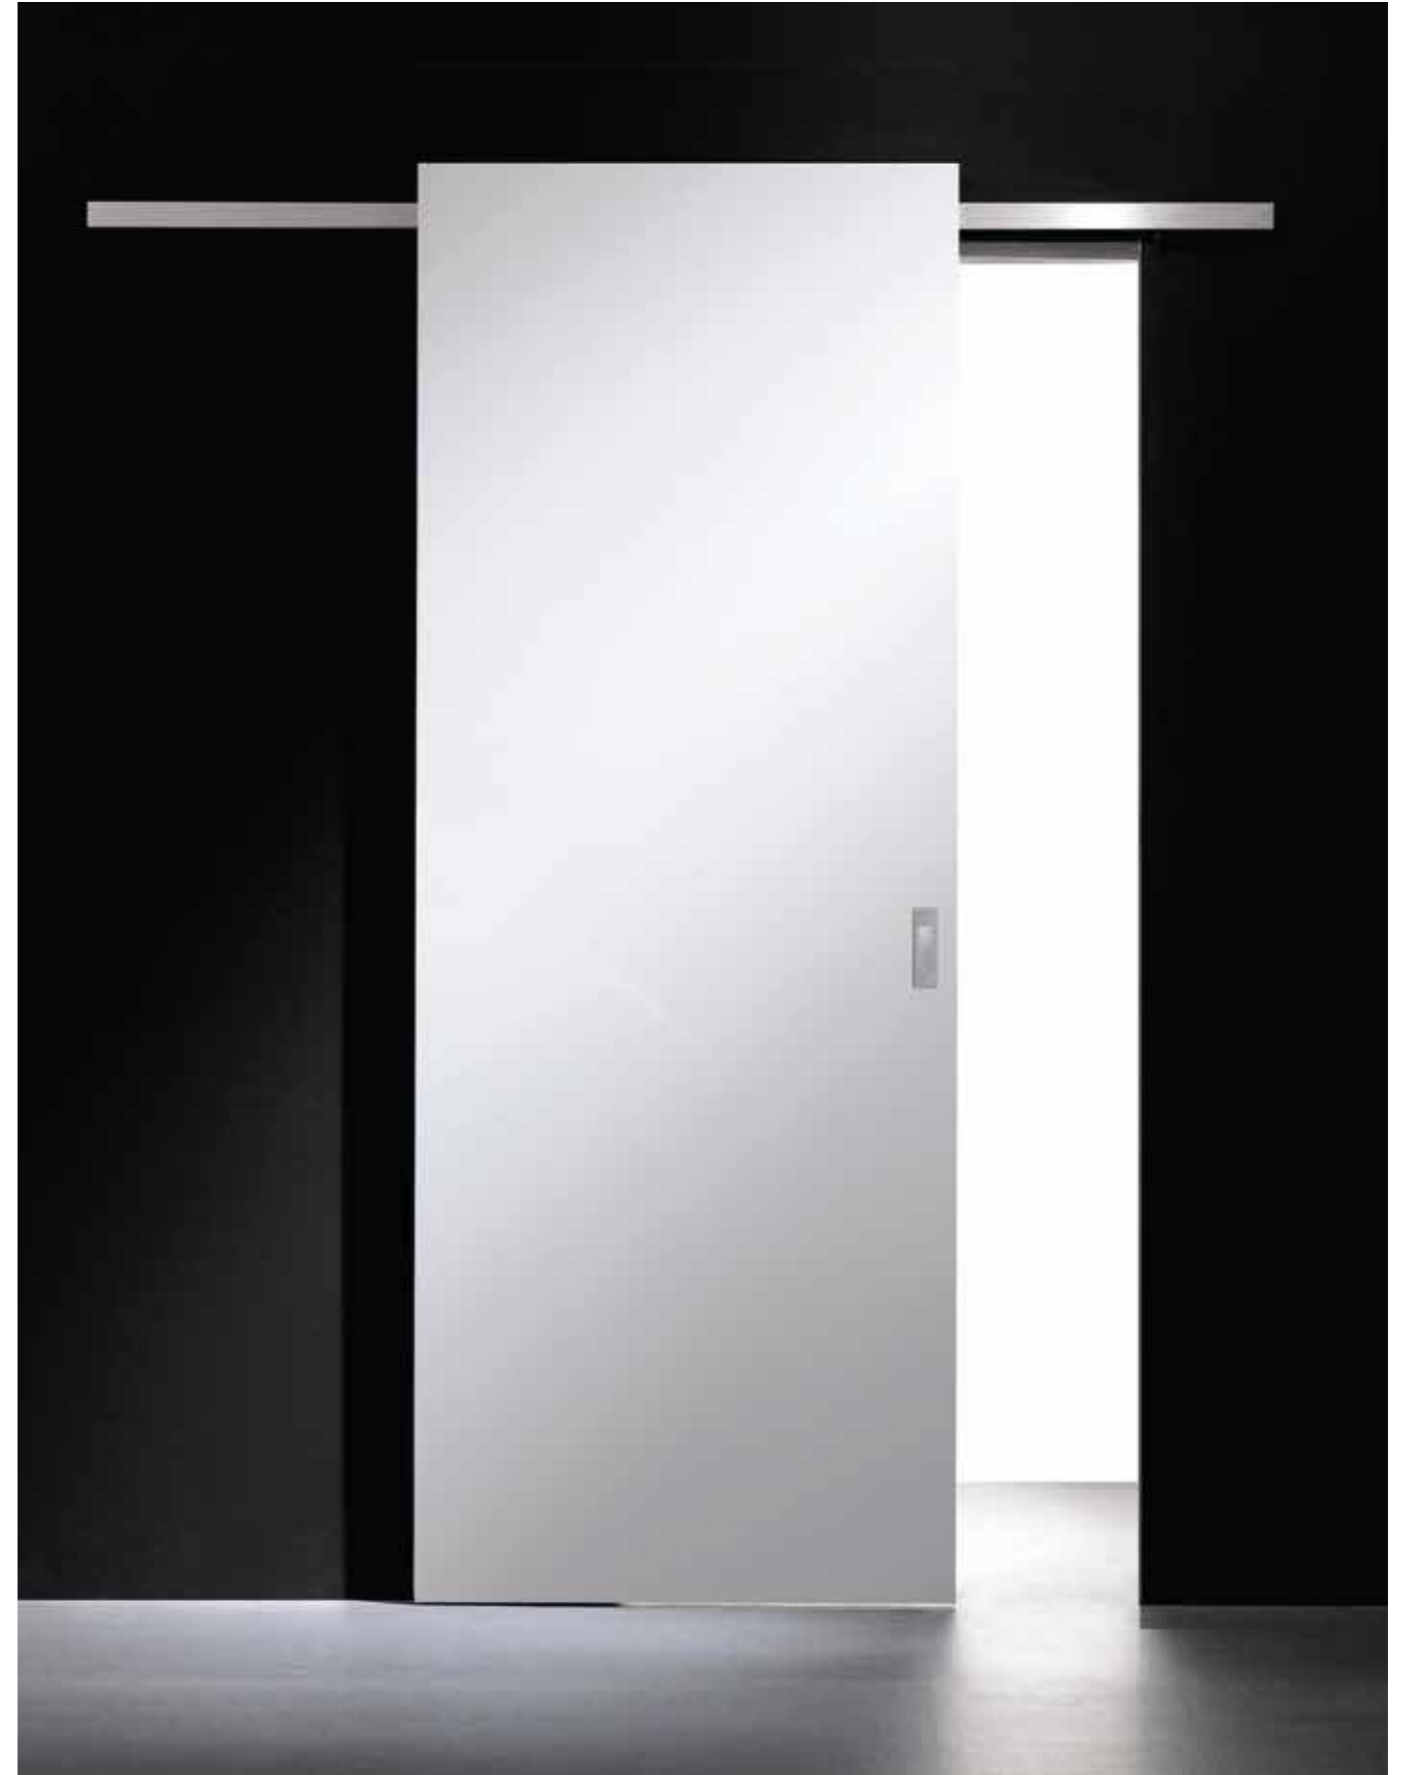

PLANAR
Designed by Tre-P | Lab

EASY
Designed by Tre-P | Lab