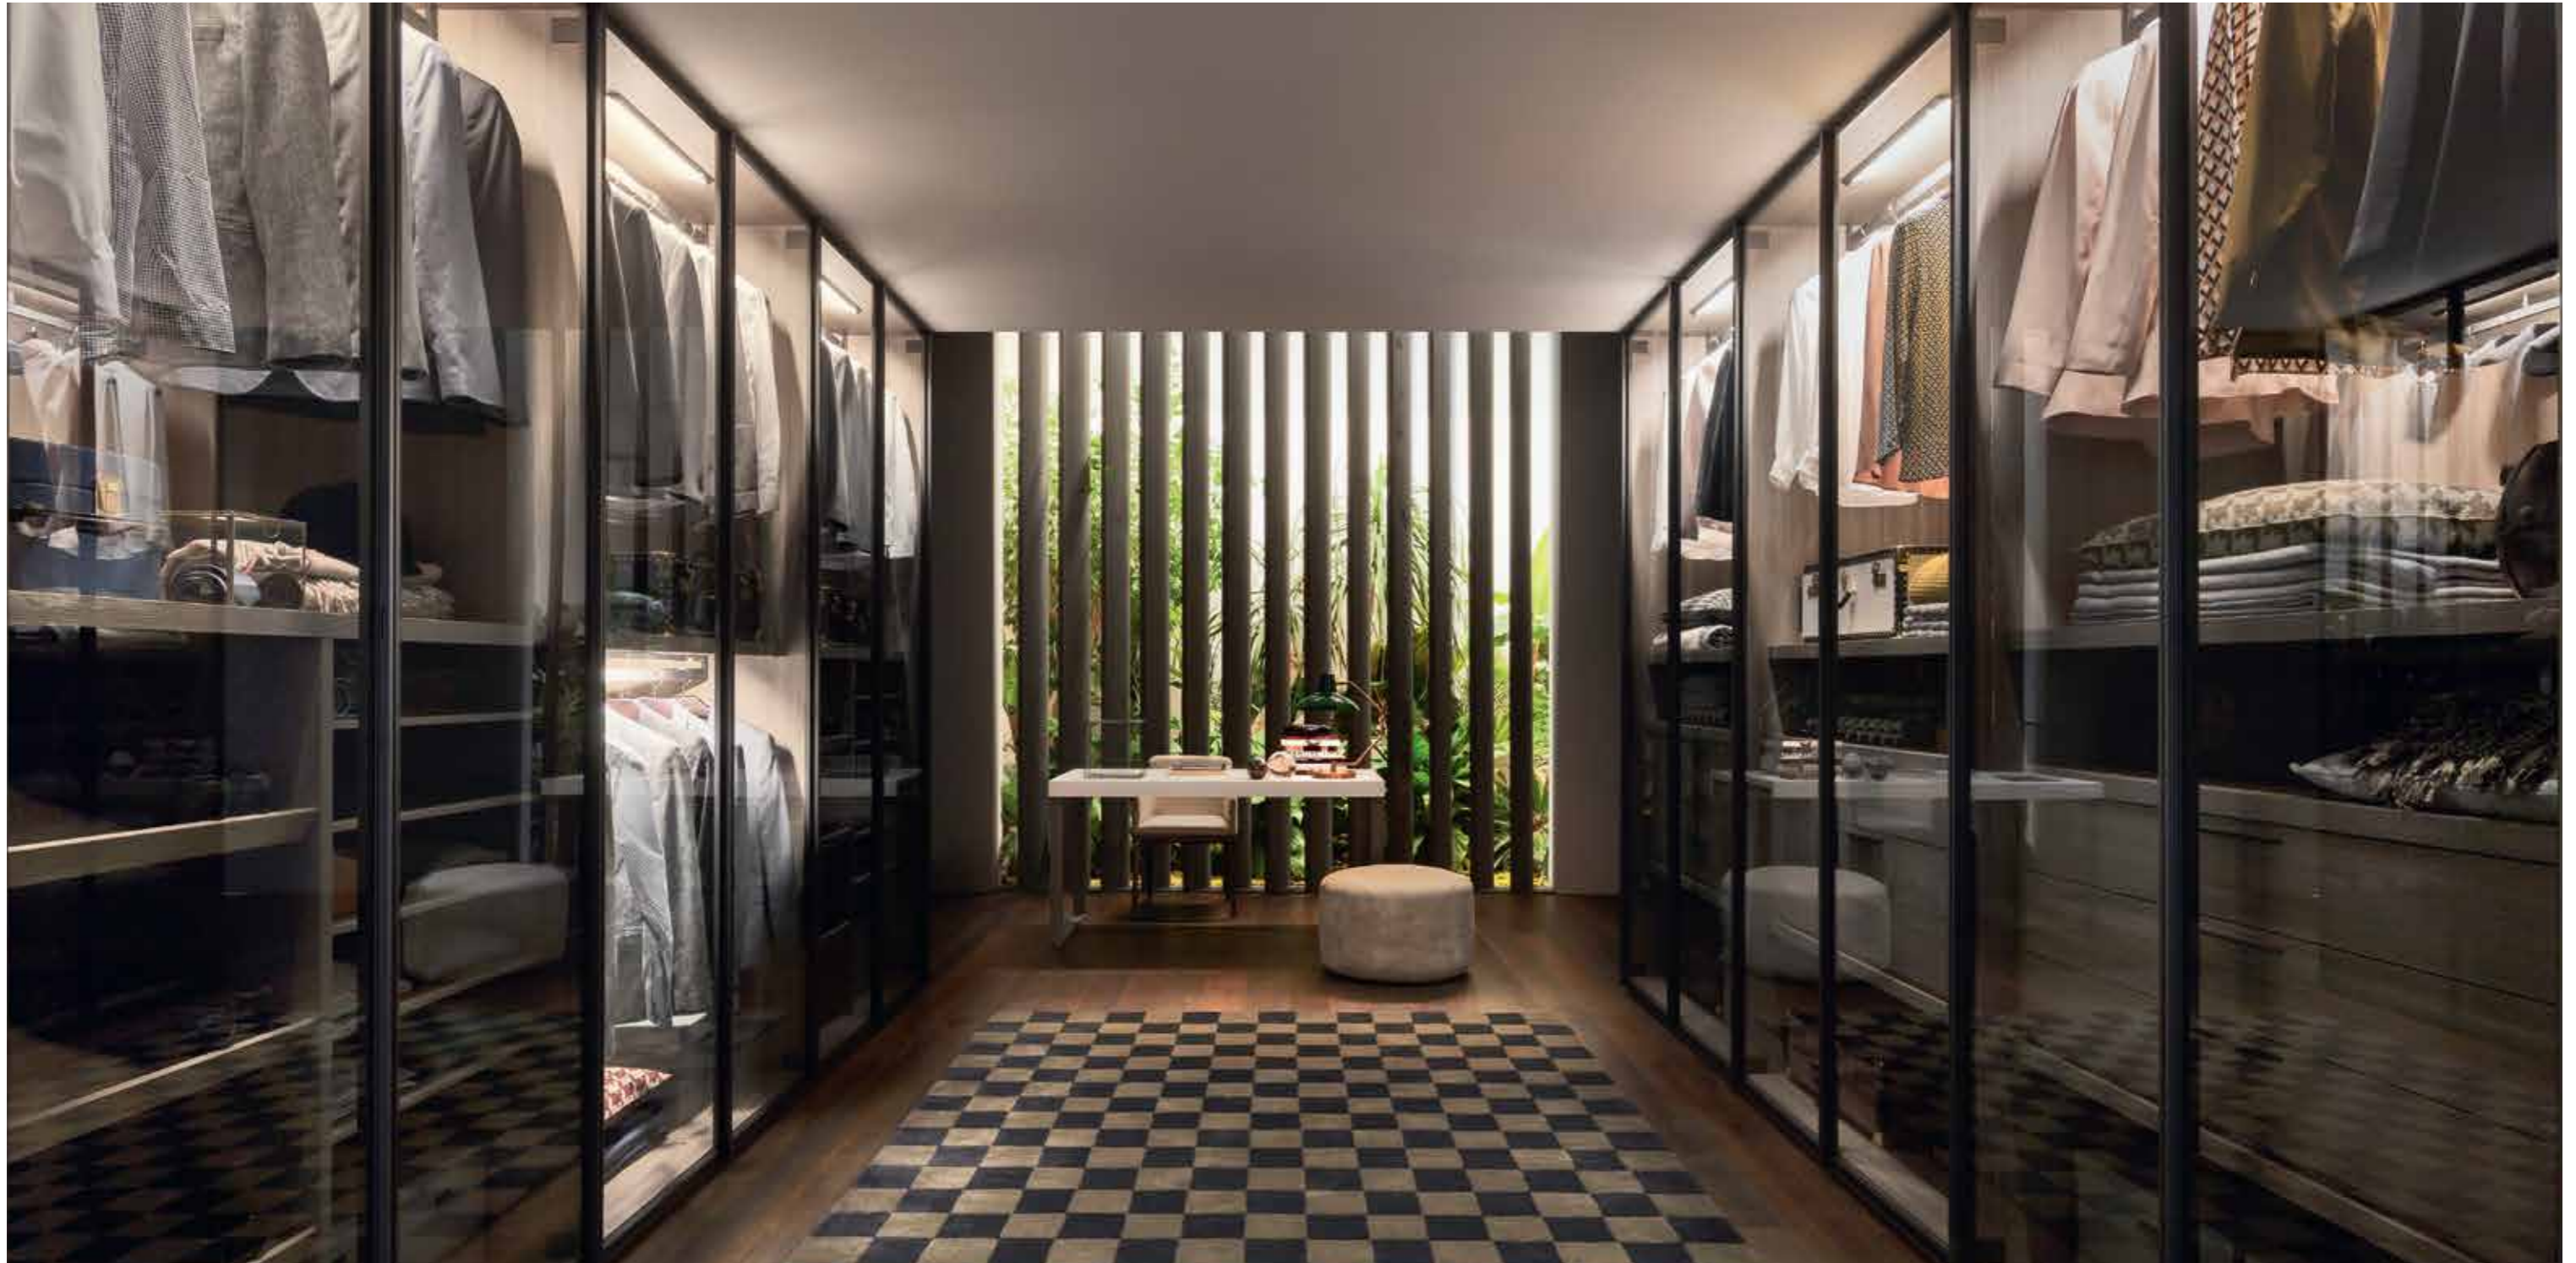

PERRY by Novamobili Studio

Reveal or conceal, store away or display, the Perry hinged door wardrobe is made from toughened glass – smoked or stop-sol – with a bronze-finish frame and built-in handle. The wardrobe can be recessed or set against a wall.